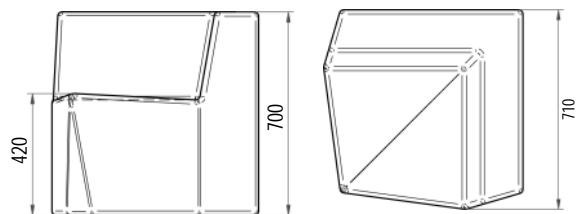

Knuckles

Knuckles is no stranger to competition. Like any good fighter, it's quick to adapt to its surroundings. With a variety of configurations and finishes, you will want Knuckles on your side wherever you are. Whether you are cornered or claiming your ground in a large open space, knuckles knows no defeat.

key features

- _ Available in a number of configurations
- _ Large range of fabric finishes
- _ Designed and made in Australia
- _ Short lead time
- _ 2.5 metres of plain fabric for single A or B lounge (allow 3 metres for patterned fabric)
- _ 4 metres of plain fabric for corner lounge (allow 5 metres of patterned fabric)

knuckles

modular lounge suite

1/66 McLachlan Street
Fortitude Valley Q 4006
P +61 7 3257 2822
F +61 7 3257 2844
www.luxxbox.com
info@luxxbox.com

**luxx
box**