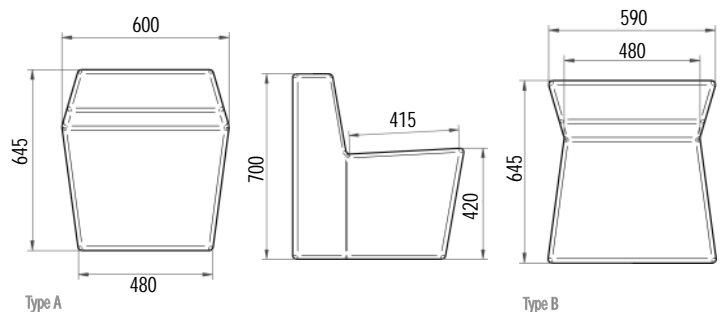

Knuckles

Knuckles is no stranger to competition. Like any good fighter, it's quick to adapt to its surroundings. With a variety of configurations and finishes, you will want Knuckles on your side wherever you are. Whether you are cornered or claiming your ground in a large open space, knuckles knows no defeat.

key features

- _ Available in a number of configurations
- _ Large range of fabric finishes
- _ Designed and made in Australia
- _ Short lead time
- _ 2.5 metres of plain fabric for single A or B lounge (allow 3 metres for patterned fabric)
- _ 4 metres of plain fabric for corner lounge (allow 5 metres of patterned fabric)

single

knuckles

modular lounge suite

1/66 McLachlan Street
Fortitude Valley Q 4006
P +61 7 3257 2822
F +61 7 3257 2844
www.luxxbox.com
info@luxxbox.com

**luxx
box**